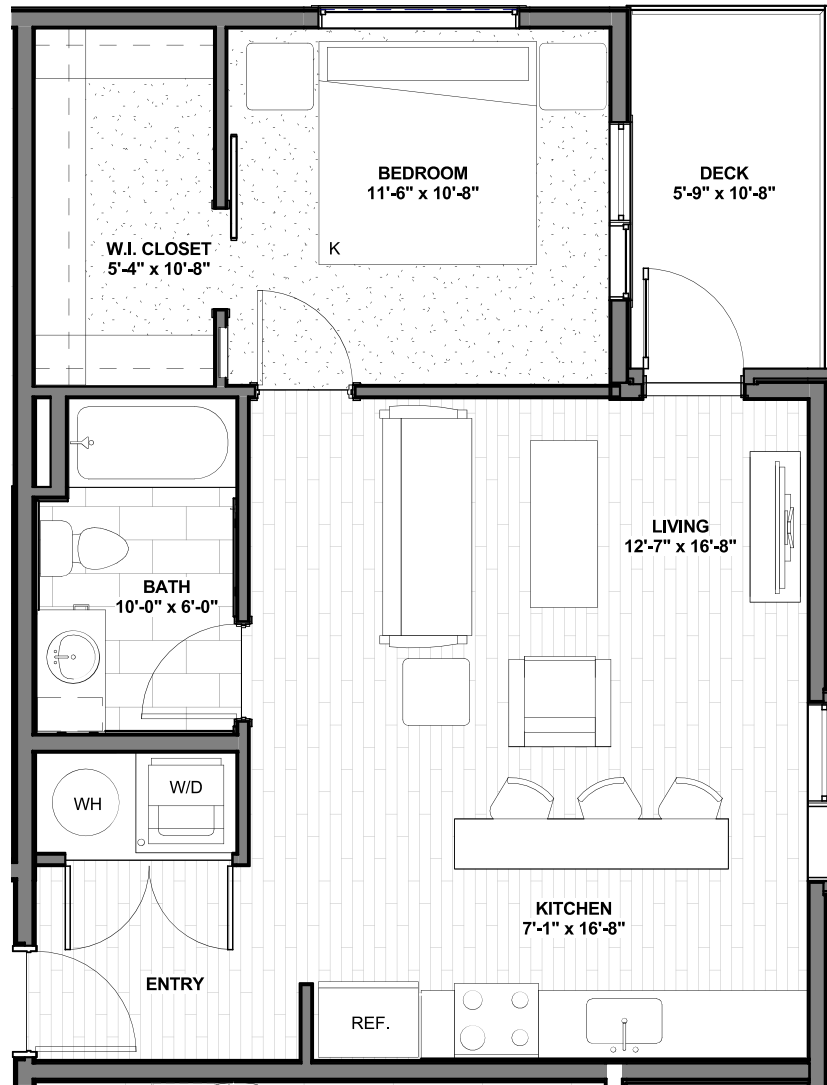

(720) 545-3294  
 musewashpark.com  
 info@endurancerepartners.com

Visit Today  
 1625 E Alameda Ave  
 Denver, CO 80209

**Unit 210**

770 sq ft • 1 Bedroom • Unavailable

**Second Floor**

**Muse 1 Bedroom Apartments**

The units at Muse feature a spacious, open style layout with luxurious amenities found throughout every unit. Each bedroom has a roomy closet. All of the the living room and kitchen areas are well lit from multiple windows and is large enough for versatility of furniture arrangements.