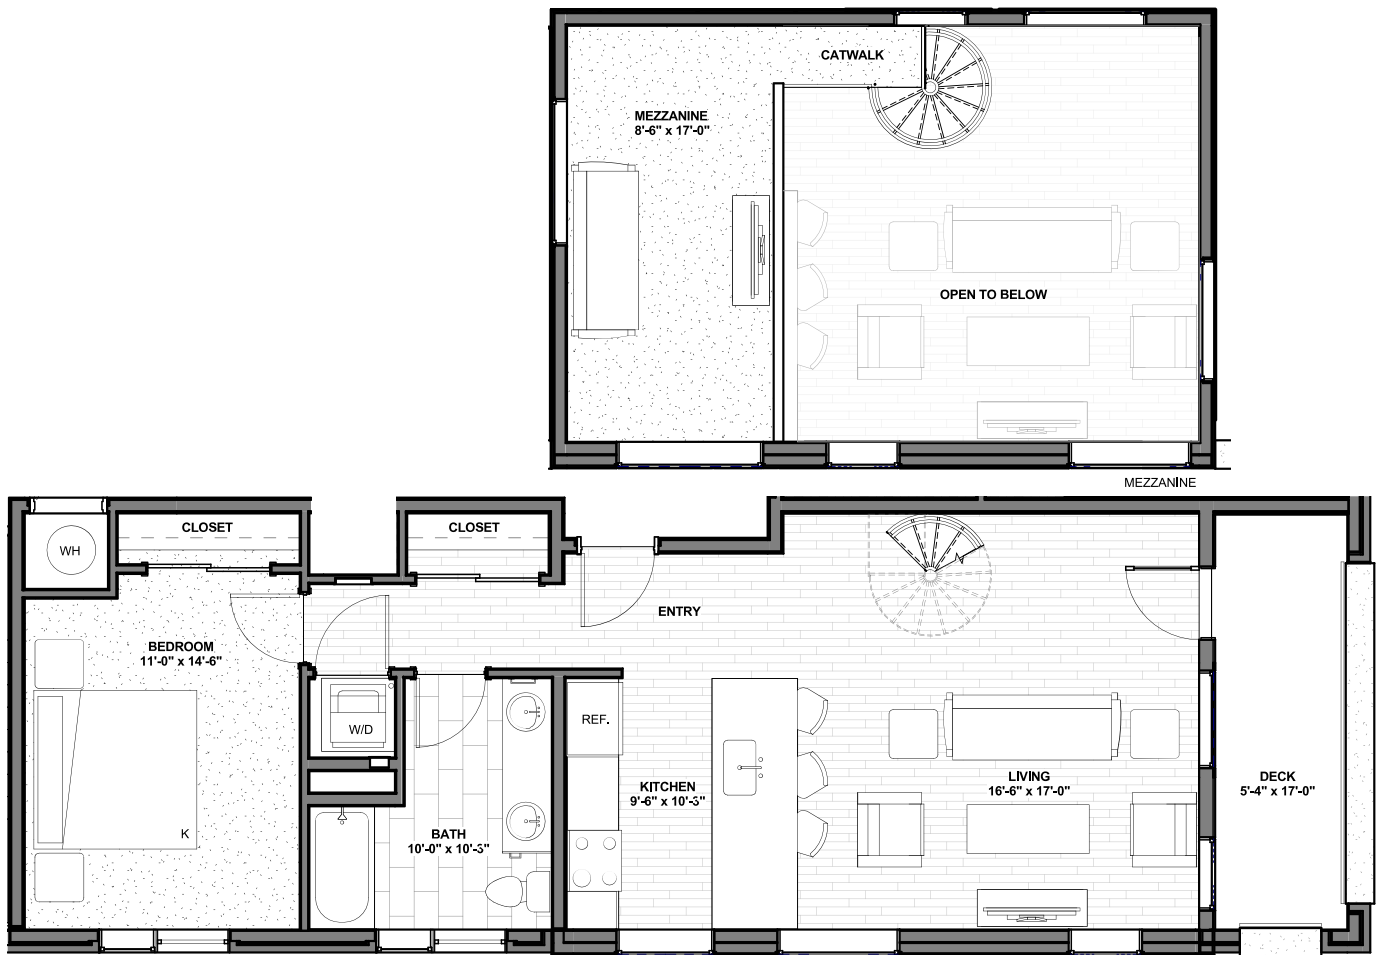

(720) 545-3294  
 www.musewashpark.com  
 info@endurancerepartners.com

Visit Today  
 1625 E Alameda Ave  
 Denver, CO 80209

**Unit 212**

1,206 sq ft • 1 Bedroom • Unavailable

**Second Floor**

**Muse 1 Bedroom Apartments**

The units at Muse feature a spacious, open style layout with luxurious amenities found throughout every unit. Each bedroom has a roomy closet. All of the the living room and kitchen areas are well lit from multiple windows and is large enough for versatility of furniture arrangements.