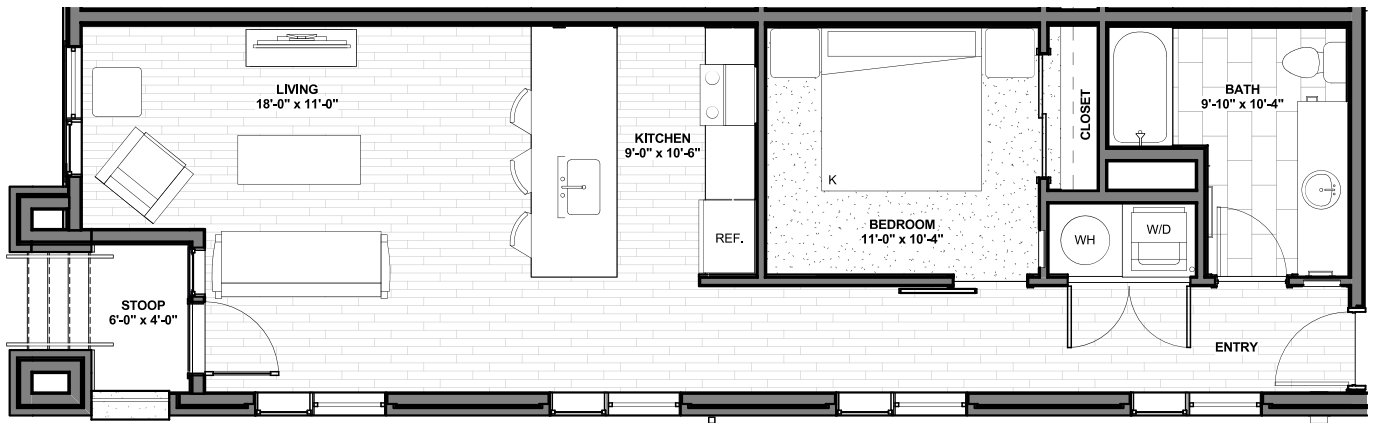

(720) 545-3294
 musewashpark.com
 info@endurancerepartners.com

Visit Today
 1625 E Alameda Ave
 Denver, CO 80209

Unit 3

870 sq ft • 1 Bedroom • Unavailable

First Floor

Muse 1 Bedroom Apartments

The units at Muse feature a spacious, open style layout with luxurious amenities found throughout every unit. Each bedroom has a roomy closet. All of the the living room and kitchen areas are well lit from multiple windows and is large enough for versatility of furniture arrangements.