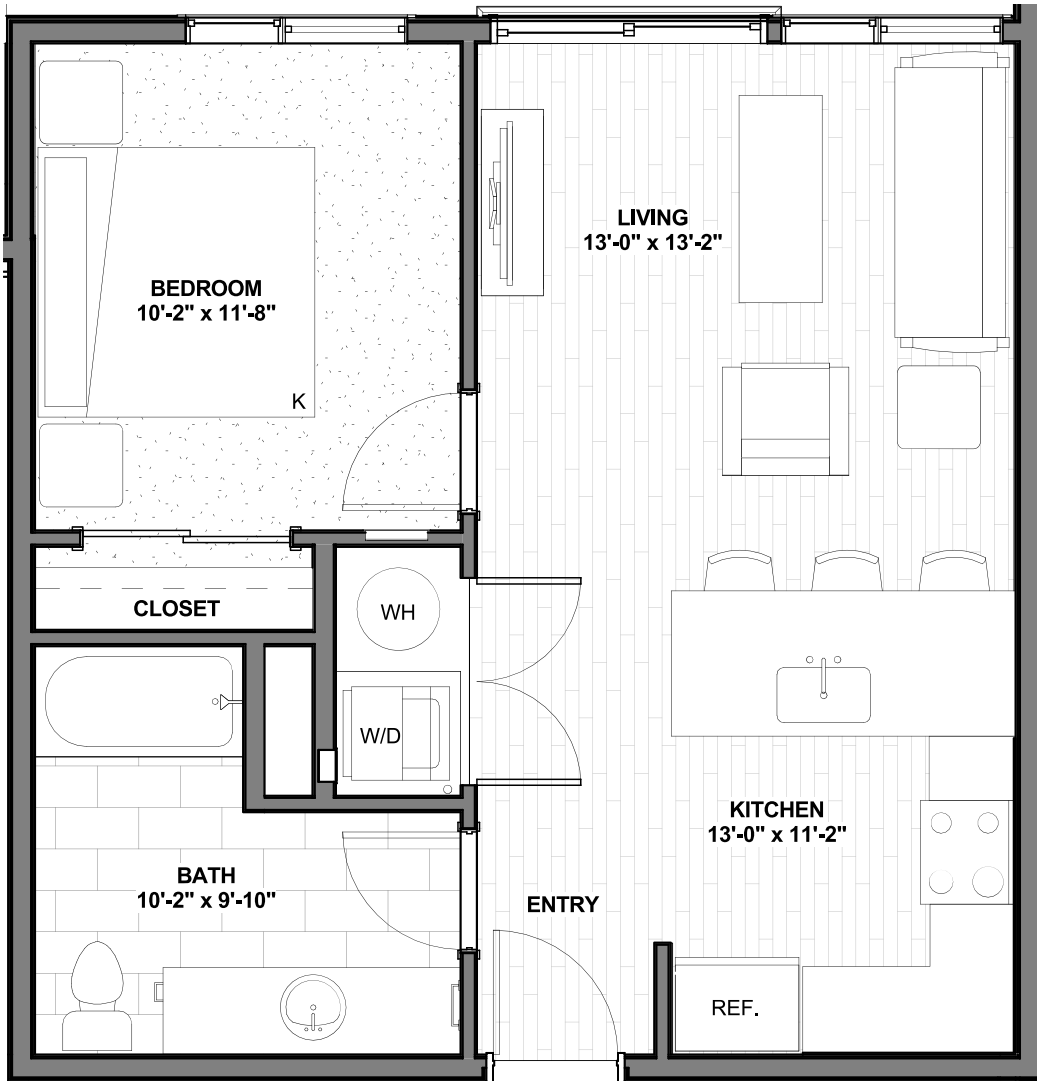

(720) 545-3294
 musewashpark.com
 info@endurancerepartners.com

Visit Today
 1625 E Alameda Ave
 Denver, CO 80209

Unit 7

630 sq ft • 1 Bedroom • Available Jun 2018

Second Floor

Muse 1 Bedroom Apartments

The units at Muse feature a spacious, open style layout with luxurious amenities found throughout every unit. Each bedroom has a roomy closet. All of the the living room and kitchen areas are well lit from multiple windows and is large enough for versatility of furniture arrangements.