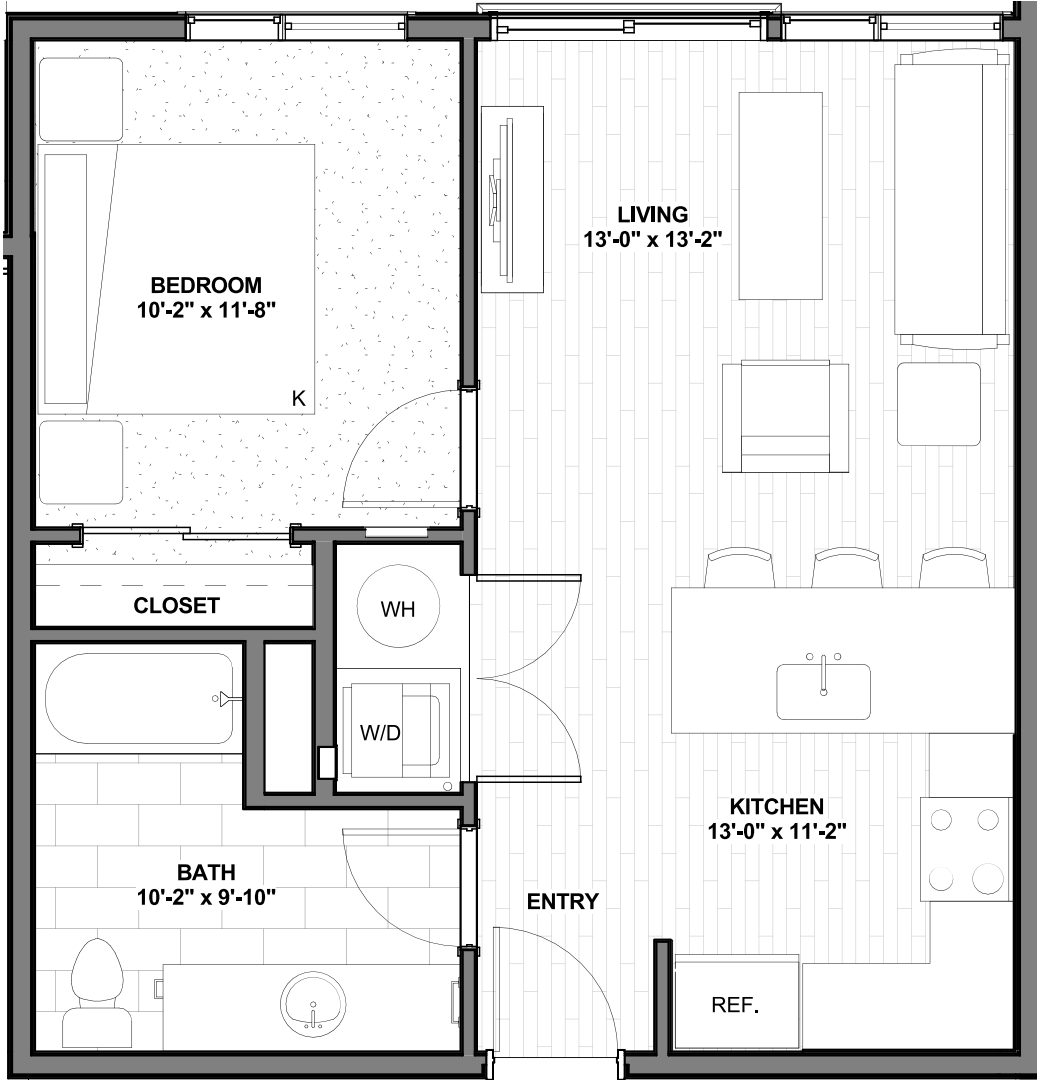

(720) 545-3294
 musewashpark.com
 info@endurancerepartners.com

Visit Today
 1625 E Alameda Ave
 Denver, CO 80209

Unit 7

630 sq ft • 1 Bedroom • Available Mar 2018

Second Floor

Muse 1 Bedroom Apartments

The units at Muse feature a spacious, open style layout with luxurious amenities found throughout every unit. Each bedroom has a roomy closet. All of the the living room and kitchen areas are well lit from multiple windows and is large enough for versatility of furniture arrangements.