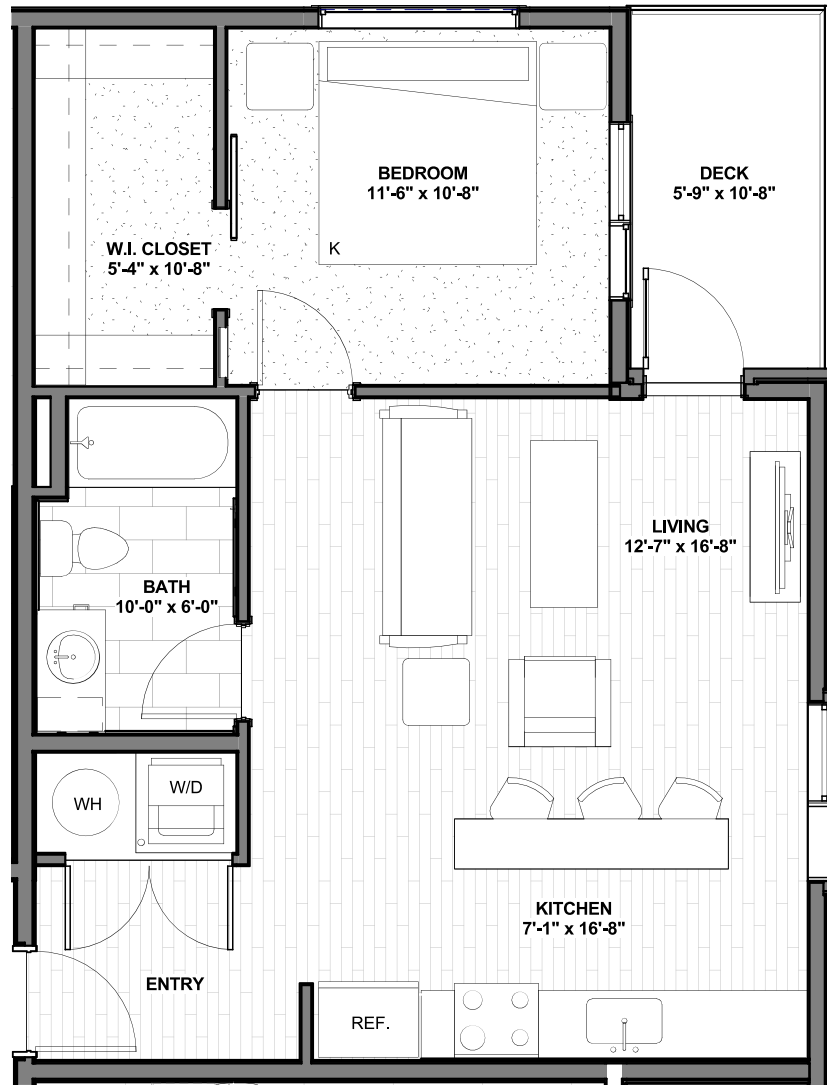

(720) 545-3294
 www.musewashpark.com
 info@endurancerepartners.com

Visit Today
 1625 E Alameda Ave
 Denver, CO 80209

Unit 9

770 sq ft • 1 Bedroom • Unavailable

Second Floor

Muse 1 Bedroom Apartments

The units at Muse feature a spacious, open style layout with luxurious amenities found throughout every unit. Each bedroom has a roomy closet. All of the the living room and kitchen areas are well lit from multiple windows and is large enough for versatility of furniture arrangements.